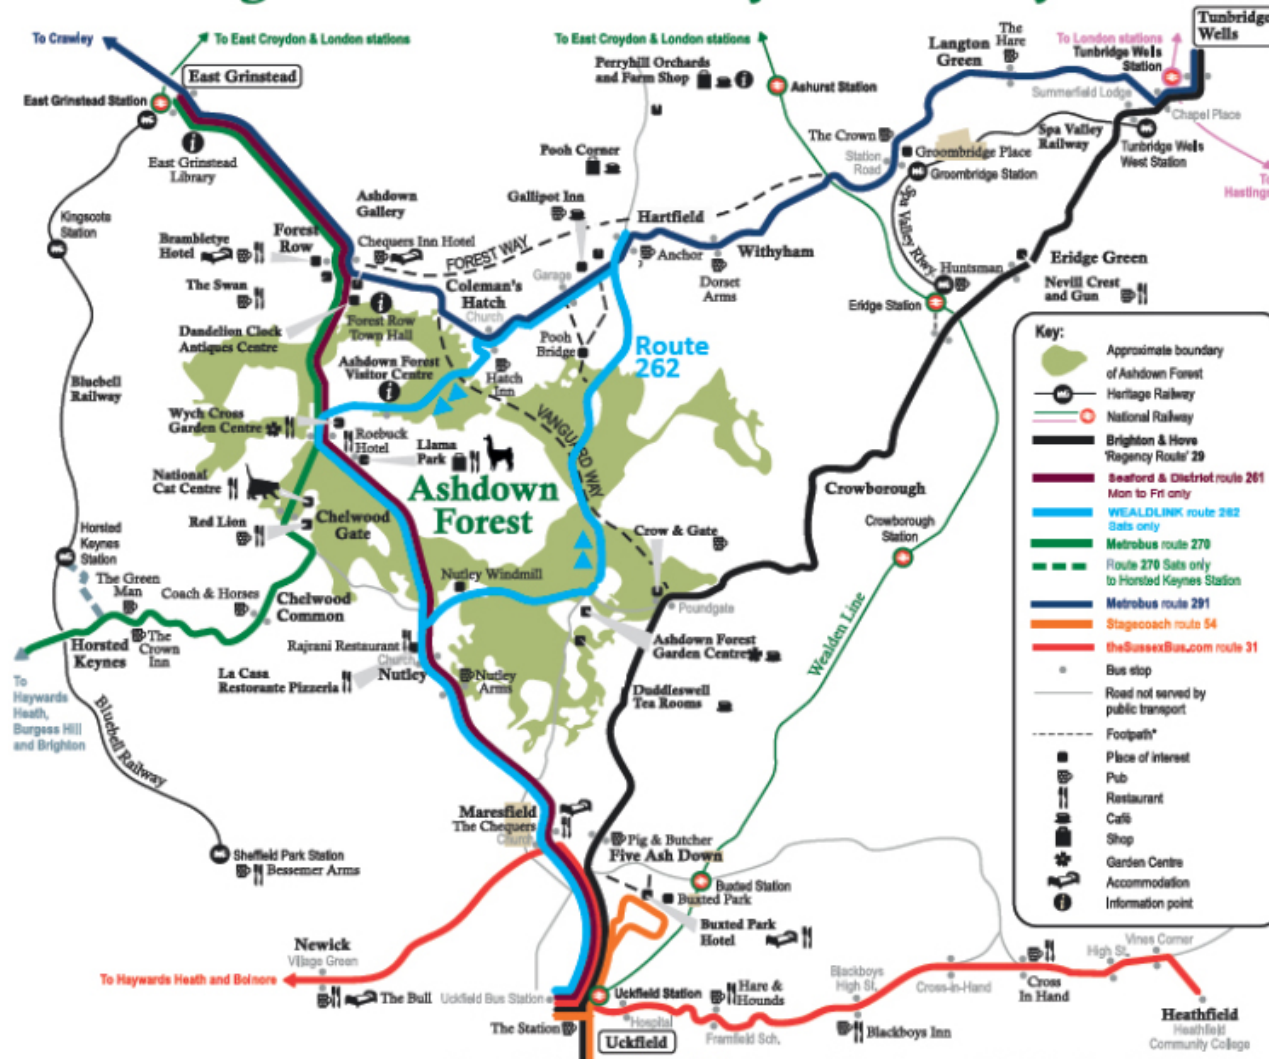

Visiting Ashdown Forest by rail and by bus

*This map is not to scale. For details of footpaths, we advise walkers to refer to Ordnance Survey Explorer map no. 135 - Ashdown Forest.